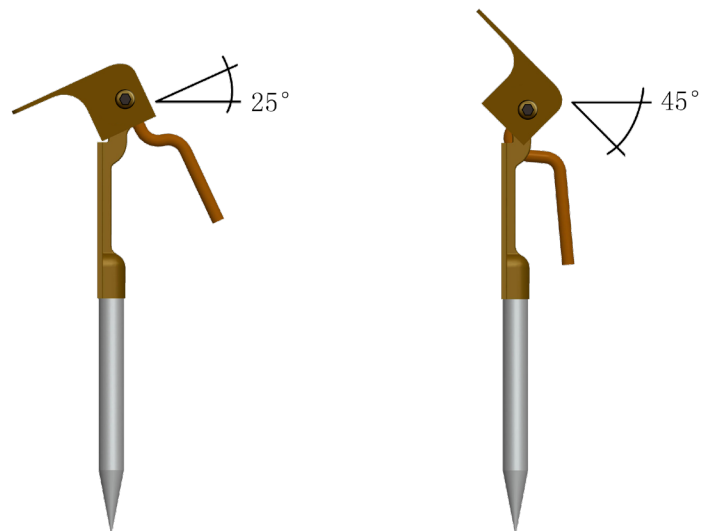

Type: _____

Model: _____

Project: _____

SPECIFICATION SHEET

MODEL: Rainier - Path Light Fixture

SPECIFICATIONS

HOUSING:

Cast brass with classic antique bronze finish.

COLOR TEMP:

2700K.

MOUNTING:

Two marine-grade 316 stainless-steel nails.

WIRING:

Prewired five-foot 18/2 SPT1 lead.

WARRANTY:

Five years.

Crafted from cast brass with classic antique bronze finish and mounts with two marine-grade stainless-steel nails. This fixture is IP65-rated and can thrive in the harshest and most corrosive environments Mother Nature can throw its way!

DIMENSIONS:

The pivoting head can be angled down to 25° and up to 45°.