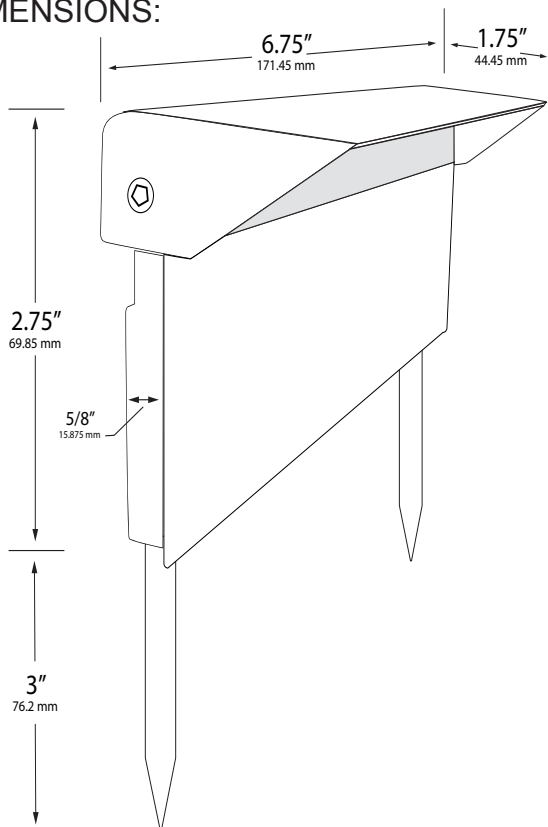

Type: _____

Model: _____

Project: _____

SPECIFICATION SHEET

MODEL: Rainier - Path Light Fixture

SPECIFICATIONS

HOUSING:

Cast brass with classic antique bronze finish.

COLOR TEMP:

2700K.

MOUNTING:

Two marine-grade 316 stainless-steel nails.

WIRING:

Prewired five-foot 18/2 SPT1 lead.

WARRANTY:

Five years.

DIMENSIONS:

The pivoting head can be angled down to 25° and up to 45°.