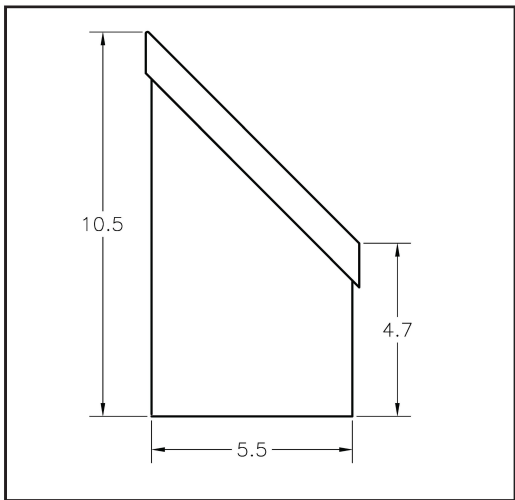

Par Angle/Flat Well Light

PAR ANGLE/FLAT WELL LIGHT

BB-O3A & BB-O3F LED

BB-O3A WITH BA16

**STANDARD PAR 36 ANGLE/
FLAT WELL LIGHT**

bb-o3a LED & bb-o3f LED

Cleverly designed by professional lighting experts to provide strong light yet remain practically unnoticeable, this well light is adjustable for brightness and may be used to graze or fully highlight your home's lovely exterior, or uplight a striking tree.

- LAMP:** 6 WATT PAR36 LED
- EQUIVALENT:** 35 WATT PAR36 HALOGEN
- MATERIAL:** PVC
- BEAM SPREAD:** SPOT, WFL, VWFL
- AVAIL 10 WATT (580 LUMENS) HIGH OUTPUT**
- SPECIFICATIONS:** 380 LUMENS
- 3,000K
- 80+ CRI
- IP 67
- OPTIONAL:** GLASS LENS (SHOWN WITH BA16)
- BA16MBR ANT BRASS