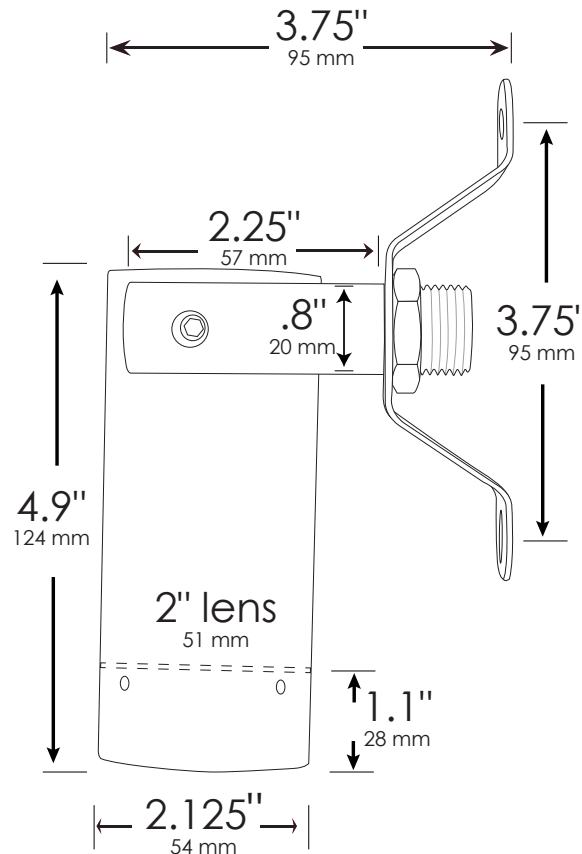

Type: _____

Model: _____

Project: _____

SPECIFICATION SHEET

MODEL: Camden

SPECIFICATIONS

HOUSING:

Solid brass with weathered brass finish. Threaded with O-ring. Watertight and bug-tight.

SOCKET/LAMP HOLDER:

One fixed ceramic bi-pin socket with stainless steel retaining springs.

LENS:

Clear flat tempered lens.

LAMP TYPE:

12V MR16. LED recommended. 35W maximum.

MOUNTING:

Swivel mount with brass Y-bracket included. Stem threaded with 1/2" NPT. May be mounted into threaded hubs in junction boxes or mounting accessories shown on back page.

WIRING:

Prewired with 5' pigtail of 18/2 cable.

WARRANTY:

Lifetime.

The Camden solid brass down light comes with a Y-bracket for its infinitely adjustable swivel mount, and other mounting options are available. Clear tempered lens ensures water and bug resistant operation. Can be aimed as an uplight. Can be offset from its surface mount with accessory risers (2-6 inches or more).

DIMENSIONS:

LED LAMP SPECIFICATIONS

LAMP TYPE:

12V MR16 UL-listed (E353116) lamp with 5-year warranty, dimmable, and suitable for enclosed luminaires.

OPTICS:

Integral optics providing available beam spreads from 15° to 100°.