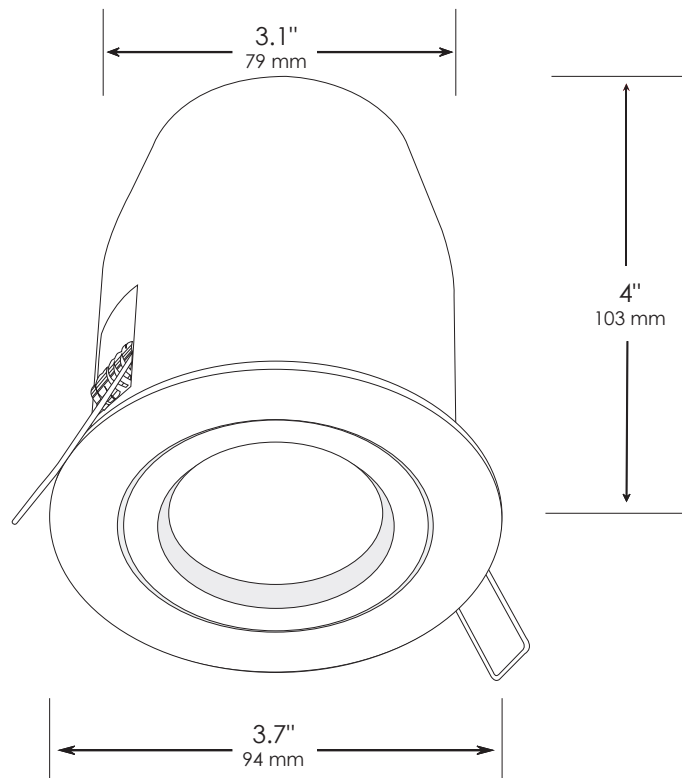

Type: _____

Model: _____

Project: _____

SPECIFICATION SHEET

MODEL: Aurora

SPECIFICATIONS

VOLTAGE: 12 V

SOCKET: Gimbale MR16 (GU5.3 bi-pin)

BODY: Paintable white aluminum

WIRE LEADS: 12-inch leads with quick disconnect

MAXIMUM WATTAGE: 35 W

WARRANTY: Five years

The Aurora recessed fixture is easy to install in a soffit. Match it with an MR16 LED lamp to achieve the desired effect. Gimbal allows you to aim the beam.

DIMENSIONS:

LED LAMP SPECIFICATIONS

LAMP TYPE:

MR16 UL-listed (E353116) 12V lamp with 5-year warranty, dimmable, and suitable for enclosed luminaires.

OPTICS:

Integral optics providing available beam spreads from 15° to 100°.

FIXTURE ORDERING INFORMATION

To order a lamped fixture with lamp options, select the appropriate choice from each column as in the following example:

EXAMPLE: 490061-5W-40-2700K

FIXTURE	LAMP		
	WATTAGE	BEAM SPREAD	COLOR TEMP.
Aurora	2W	25° / 40° / 60° / 100°	2700K / 3000K
		15° / 25° / 40° / 60° / 100°	2700K / 3000K
	4W	15° / 25° / 40° / 60° / 100°	2700K / 3000K
		15° / 25° / 40° / 60° / 100°	2700K / 3000K
	5W	25°	Amber / Blue / Green / Red
		25° / 40° / 60°	2700K / 3000K
	6W	25° / 40°	2700K / 3000K / 4000K / 5000K
		25° / 40° / 60°	2700K / 3000K
	7W	25° / 40°	2700K / 3000K
		60°	2700K / 3000K